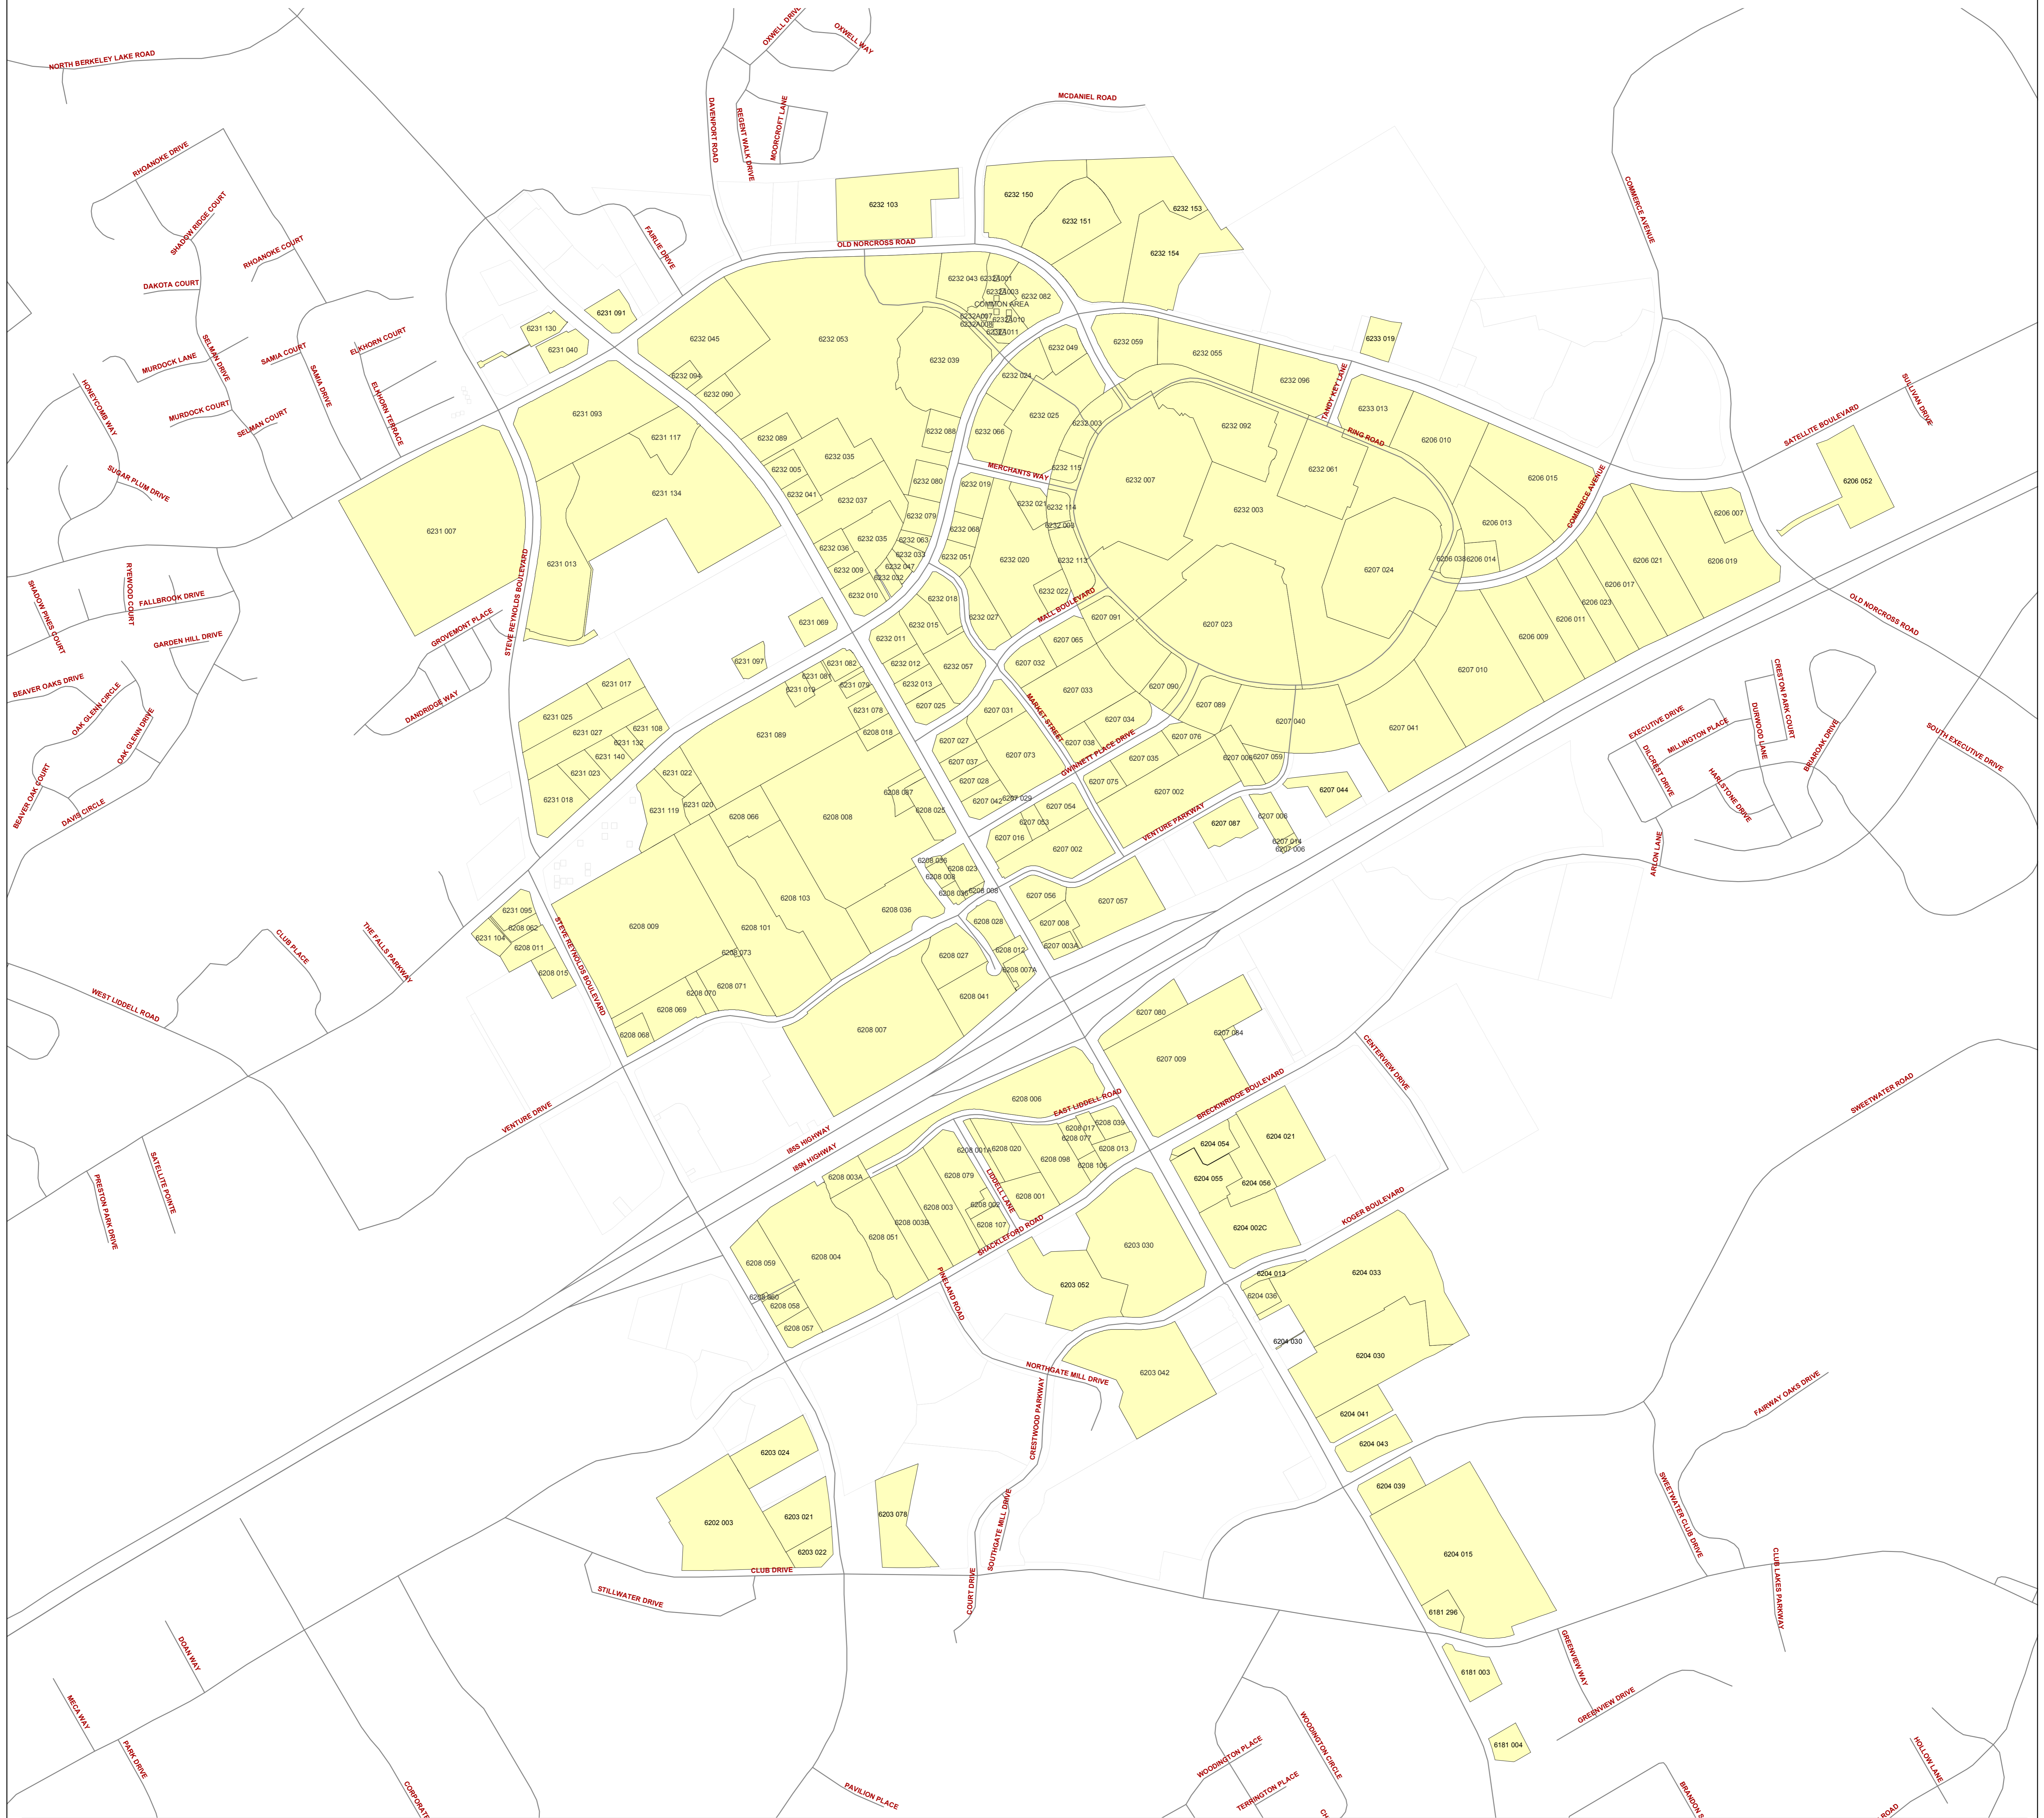

Gwinnett Place Community Improvement District

Map Produced by:
Gwinnett County GIS
Date: April 16, 2007
www.GwinnettPlaceCID.com

Legend	
	CID Existing Parcels
	Street Centerlines